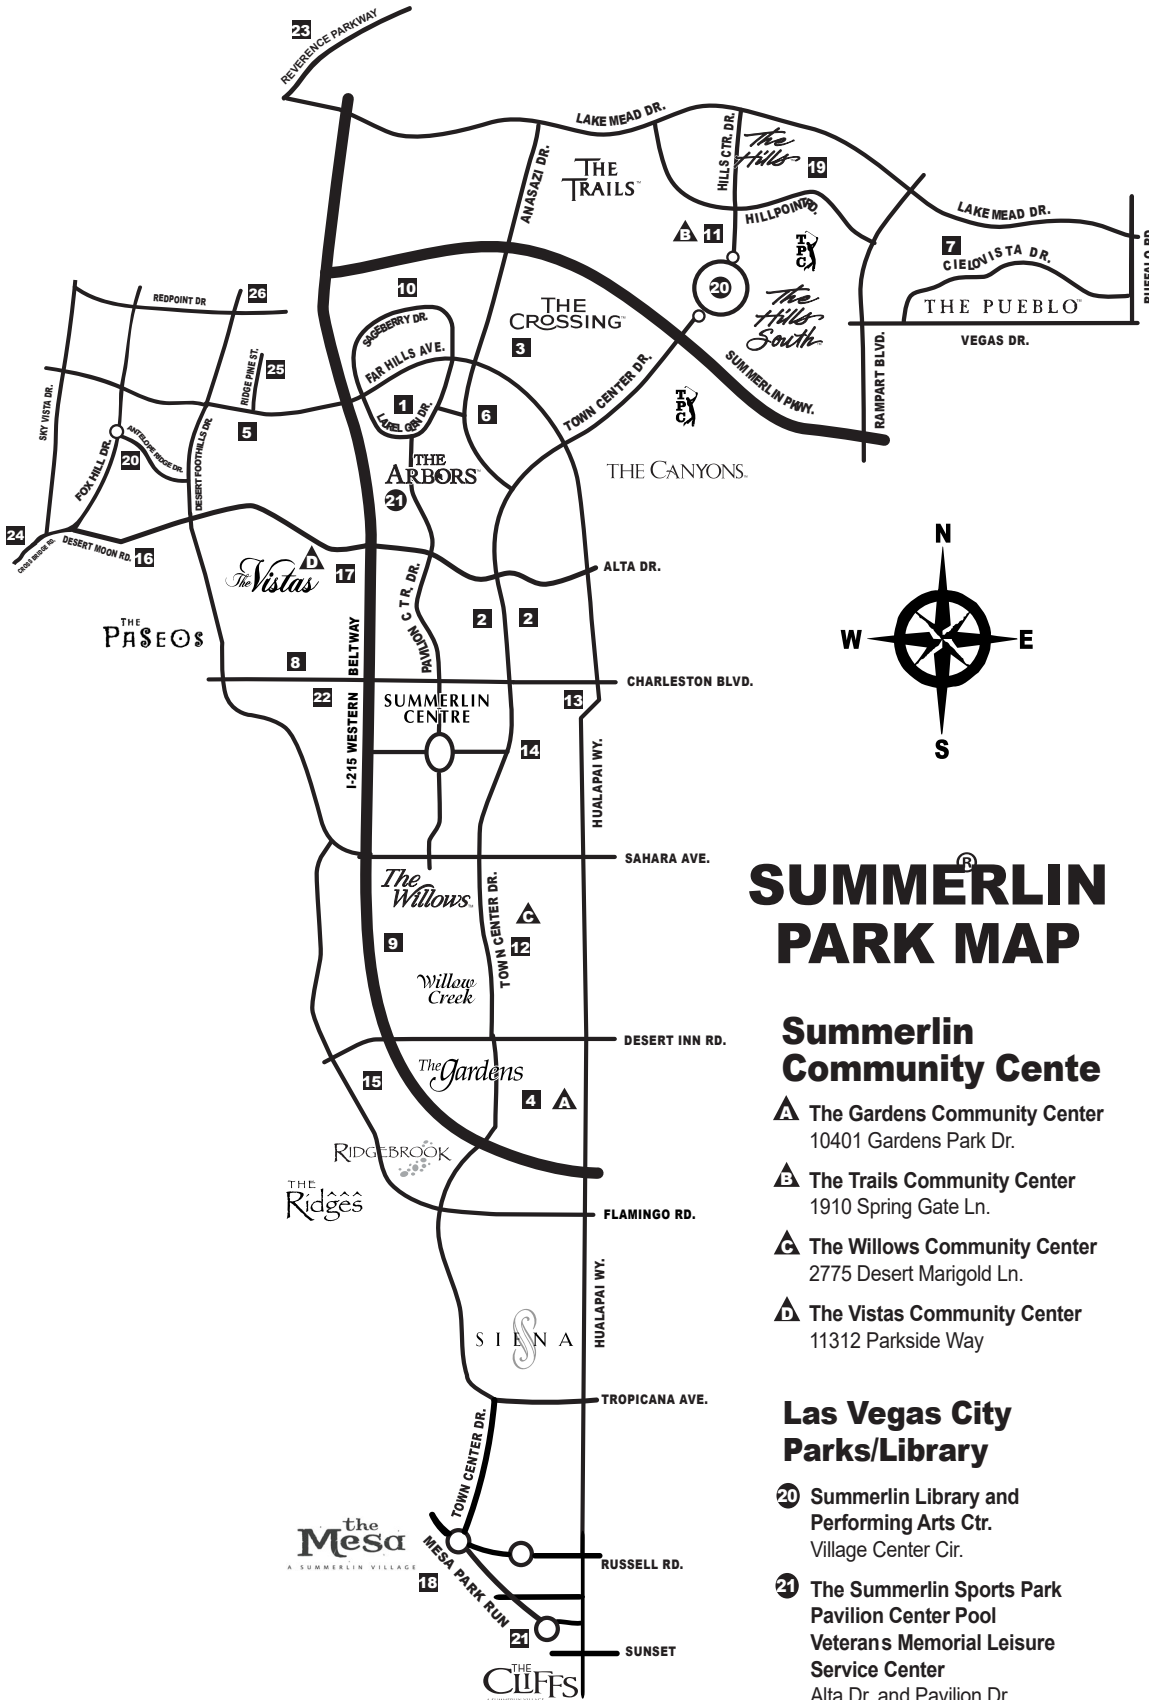

THE SUMMERLIN COUNCIL

Summerlin Council Parks

- 1** The Arborgs Tennis & Play Park
Summerlin Tennis Club
610 Sageberry Dr.
- 2** Cottonwood Canyon Park
915 Canyon Bluff Court
- 3** The Crossing Park
1111 Crestdale Ln.
- 4** Gardens Park
10401 Garden Park Dr.
- 5** North Tower Park
45 Park Vista Dr.
- 6** Oxford Park
700 Anasazi Dr.
- 7** The Pueblo Park
7663 Lake Mead Blvd.
- 8** South Tower Park
1022 Park Vista Dr.
- 9** Spotted Leaf Park
2955 Spotted Leaf Ln.
- 10** Tree Top Park
1620 Laurel Glen
- 11** The Trails Park and Pool
9550 Trails Center Dr.
- 12** The Willows Park and Pool
2775 Desert Marigold Ln.
- 13** Village Green Park
1901 Sandstone Bluffs Dr.
- 14** Summerlin Centre Community Park
10588 Marketwalk Place
- 15** Ridgebrook Park
3600 Ridgehollow Dr.
- 16** Paseos Park
12122 Desert Moon
- 17** Vistas Park
11322 Parkside Way
- 18** Mesa Park
5401 Mesa Park Drive
- 19** The Hills Park
9100 Hillpointe Rd.
- 20** Fox Hill Park
231 Antelope Ridge Drive
- 21** Oak Leaf Park
6303 Mesa Park Drive
- 22** Sagomont Park
11280 Sagomont Drive
- 23** Reverence Park
2901 Reverence Parkway
- 24** Stonebridge Park
870 Crossbridge Rd.
- 25** Ridge Pine Park
275 Ridge Pine St.
- 26** Redpoint Arroyo Park
11700 Red Pointe Dr.

SUMMERLIN PARK MAP

Summerlin Community Centre

- A** The Gardens Community Center
10401 Gardens Park Dr.
- B** The Trails Community Center
1910 Spring Gate Ln.
- C** The Willows Community Center
2775 Desert Marigold Ln.
- D** The Vistas Community Center
11312 Parkside Way

Las Vegas City Parks/Library

- 20** Summerlin Library and Performing Arts Ctr.
Village Center Cir.
- 21** The Summerlin Sports Park Pavilion Center Pool
Veterans Memorial Leisure Service Center
Alta Dr. and Pavilion Dr.