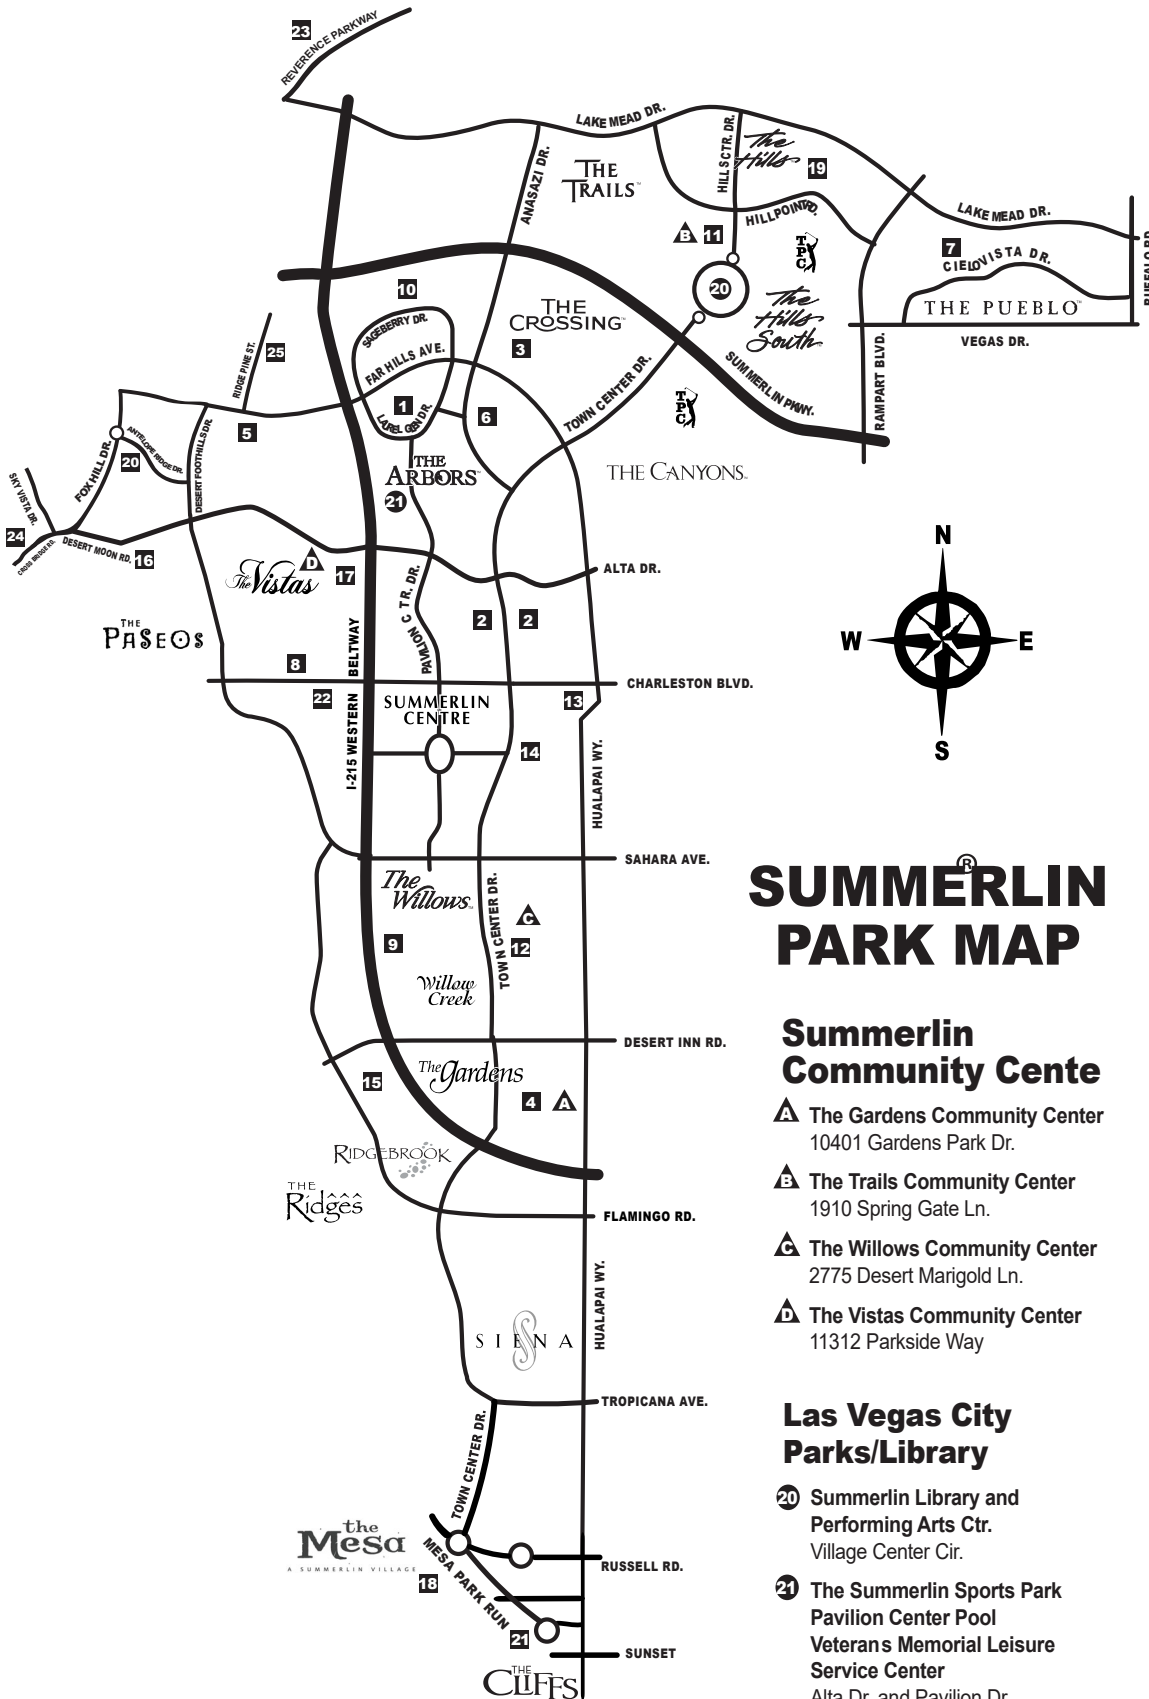

Summerlin Council Parks

- 1** The Arbors Tennis & Play Park
Summerlin Tennis Club
610 Sageberry Dr.
- 2** Cottonwood Canyon Park
915 Canyon Bluff Court
- 3** The Crossing Park
1111 Crestdale Ln.
- 4** Gardens Park
10401 Garden Park Dr.
- 5** North Tower Park
45 Park Vista Dr.
- 6** Oxford Park
700 Anasazi Dr.
- 7** The Pueblo Park
7663 Lake Mead Blvd.
- 8** South Tower Park
1022 Park Vista Dr.
- 9** Spotted Leaf Park
2955 Spotted Leaf Ln.
- 10** Tree Top Park
1620 Laurel Glen
- 11** The Trails Park and Pool
9550 Trails Center Dr.
- 12** The Willows Park and Pool
2775 Desert Marigold Ln.
- 13** Village Green Park
1901 Sandstone Bluffs Dr.
- 14** Summerlin Centre Community Park
10588 Marketwalk Place
- 15** Ridgebrook Park
3600 Ridgehollow Dr.
- 16** Paseos Park
12122 Desert Moon
- 17** Vistas Park
11322 Parkside Way
- 18** Mesa Park
5401 Mesa Park Drive
- 19** The Hills Park
9100 Hillpointe Rd.
- 20** Fox Hill Park
231 Antelope Ridge Drive
- 21** Oak Leaf Park
6303 Mesa Park Drive
- 22** Sagemont Park
11280 Sagemont Drive
- 23** Reverence Park
2901 Reverence Parkway
- 24** Stonebridge Park
870 Crossbridge Rd.
- 25** Ridge Pine Park
275 Ridge Pine St.

SUMMERLIN PARK MAP

Summerlin Community Centre

- A** The Gardens Community Center
10401 Gardens Park Dr.
- B** The Trails Community Center
1910 Spring Gate Ln.
- C** The Willows Community Center
2775 Desert Marigold Ln.
- D** The Vistas Community Center
11312 Parkside Way

Las Vegas City Parks/Library

- 20** Summerlin Library and Performing Arts Ctr.
Village Center Cir.
- 21** The Summerlin Sports Park Pavilion Center Pool
Veterans Memorial Leisure Service Center
Alta Dr. and Pavilion Dr.