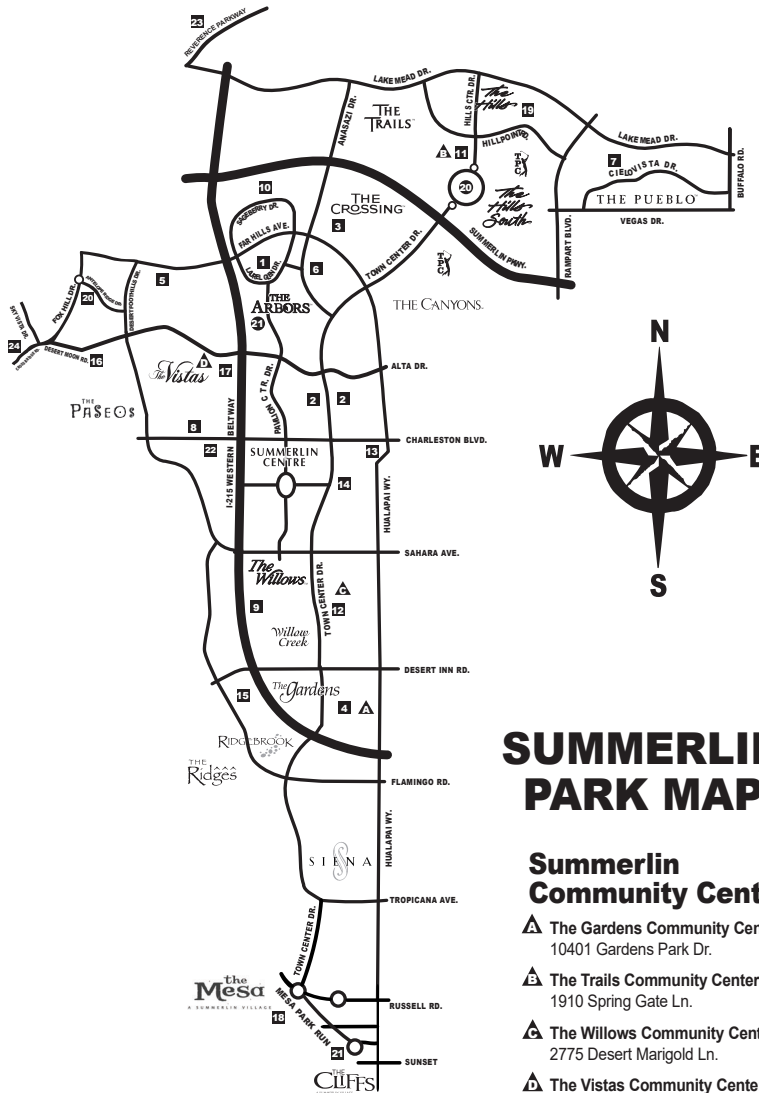

Summerlin Council Parks

- 1** The Arbors Tennis & Play Park
Summerlin Tennis Club
610 Sageberry Dr.
- 2** Cottonwood Canyon Park
915 Canyon Bluff Court
- 3** The Crossing Park
1111 Crestdale Ln.
- 4** Gardens Park
10401 Garden Park Dr.
- 5** North Tower Park
45 Park Vista Dr.
- 6** Oxford Park
700 Anasazi Dr.
- 7** The Pueblo Park
7663 Lake Mead Blvd.
- 8** South Tower Park
1022 Park Vista Dr.
- 9** Spotted Leaf Park
2955 Spotted Leaf Ln.
- 10** Tree Top Park
1620 Laurel Glen
- 11** The Trails Park and Pool
9550 Trails Center Dr.
- 12** The Willows Park and Pool
2775 Desert Marigold Ln.
- 13** Village Green Park
1901 Sandstone Bluffs Dr.
- 14** Summerlin Centre Community Park
10588 Marketwalk Place
- 15** Ridgebrook Park
3600 Ridgehollow Dr.
- 16** Paseos Park
12122 Desert Moon
- 17** Vistas Park
11322 Parkside Way
- 18** Mesa Park
5401 Mesa Park Drive
- 19** The Hills Park
9100 Hillpointe Rd.
- 20** Fox Hill Park
231 Antelope Ridge Drive
- 21** Oak Leaf Park
6303 Mesa Park Drive
- 22** Sagemont Park
11280 Sagemont Drive
- 23** Reverence Park
2901 Reverence Parkway
- 24** Stonebridge Park
860 Cross Bridge Rd.

SUMMERLIN[®] PARK MAP

Summerlin Community Centre

- 1** The Gardens Community Center
10401 Gardens Park Dr.
- 2** The Trails Community Center
1910 Spring Gate Ln.
- 3** The Willows Community Center
2775 Desert Marigold Ln.
- 4** The Vistas Community Center
11312 Parkside Way

Las Vegas City Parks/Library

- 20** Summerlin Library and Performing Arts Ctr.
Village Center Cir.
- 21** The Summerlin Sports Park Pavilion Center Pool
Veterans Memorial Leisure Service Center
Alta Dr. and Pavilion Dr.