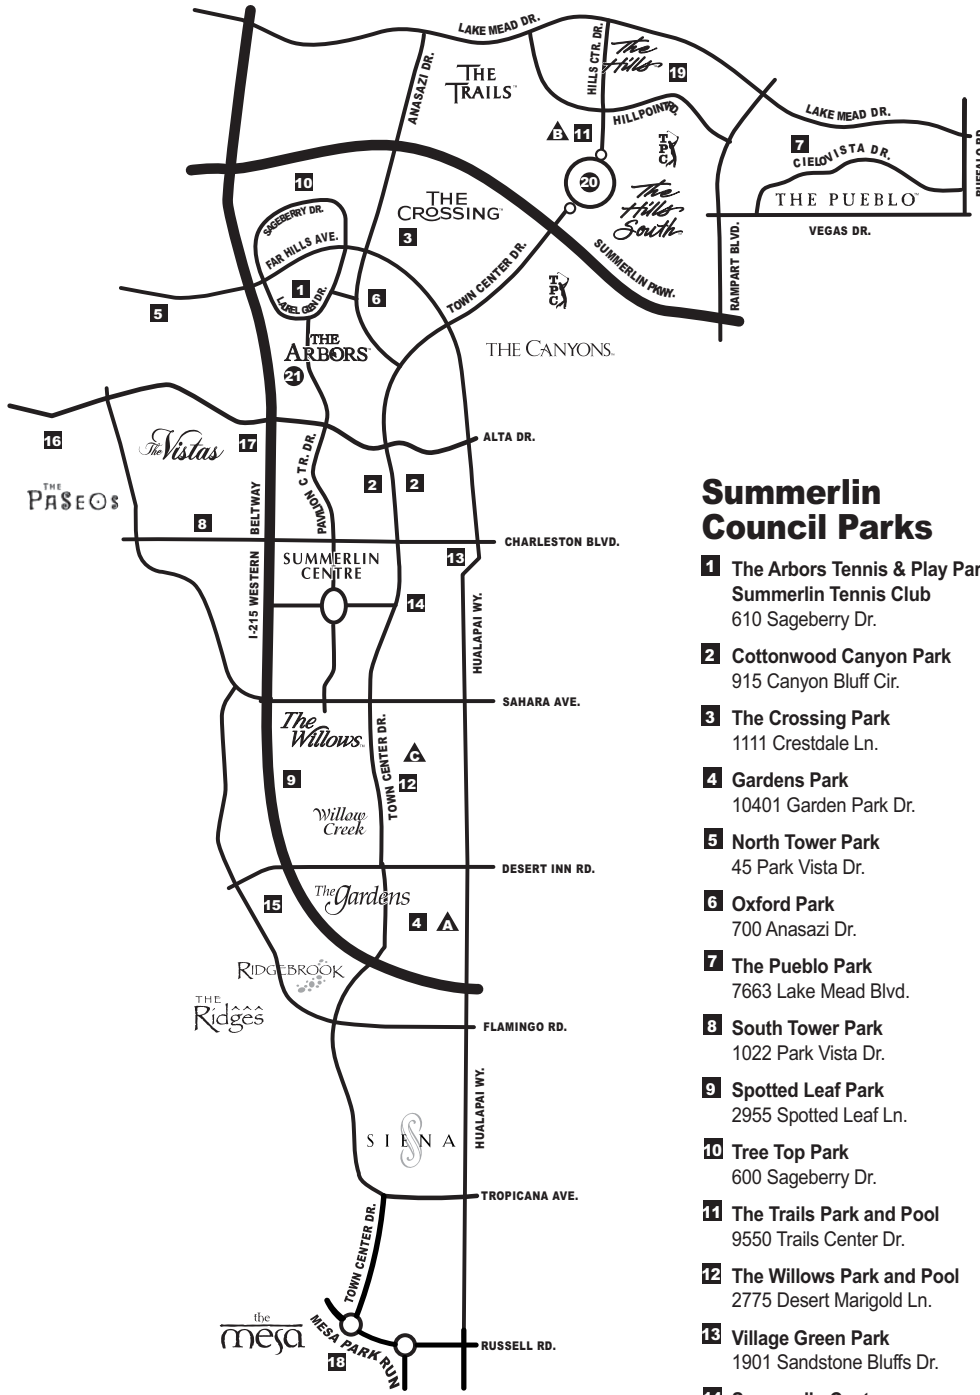

SUMMERLIN PARK MAP

Summerlin Council Parks

- 1** The Arbores Tennis & Play Park
Summerlin Tennis Club
610 Sageberry Dr.
- 2** Cottonwood Canyon Park
915 Canyon Bluff Cir.
- 3** The Crossing Park
1111 Crestdale Ln.
- 4** Gardens Park
10401 Garden Park Dr.
- 5** North Tower Park
45 Park Vista Dr.
- 6** Oxford Park
700 Anasazi Dr.
- 7** The Pueblo Park
7663 Lake Mead Blvd.
- 8** South Tower Park
1022 Park Vista Dr.
- 9** Spotted Leaf Park
2955 Spotted Leaf Ln.
- 10** Tree Top Park
600 Sageberry Dr.
- 11** The Trails Park and Pool
9550 Trails Center Dr.
- 12** The Willows Park and Pool
2775 Desert Marigold Ln.
- 13** Village Green Park
1901 Sandstone Bluffs Dr.
- 14** Summerlin Centre Community Park
10588 Marketwalk Place
- 15** Ridgebrook Park
3600 Ridge Hollow Dr.
- 16** Paseos Park
12122 Desert Moon
- 17** Vistas Park
11311 Alta Dr.
- 18** Mesa Park
5401 Mesa Park Drive
- 19** The Hills Park
9100 Hillpointe Dr.

SUMMERLIN PARK MAP

Summerlin Community Centers

- △** The Gardens Community Center
10401 Gardens Park Dr.
- △** The Trails Community Center
1910 Spring Gate Ln.
- △** The Willows Community Center
2775 Desert Marigold Ln.

Las Vegas City Parks/Library

- 20** Summerlin Library and Performing Arts Ctr.
Village Center Cir.
- 21** The Summerlin Sports Park Pavilion Center Pool
Veterans Memorial Leisure Service Center
Alta Dr. and Pavilion Dr.